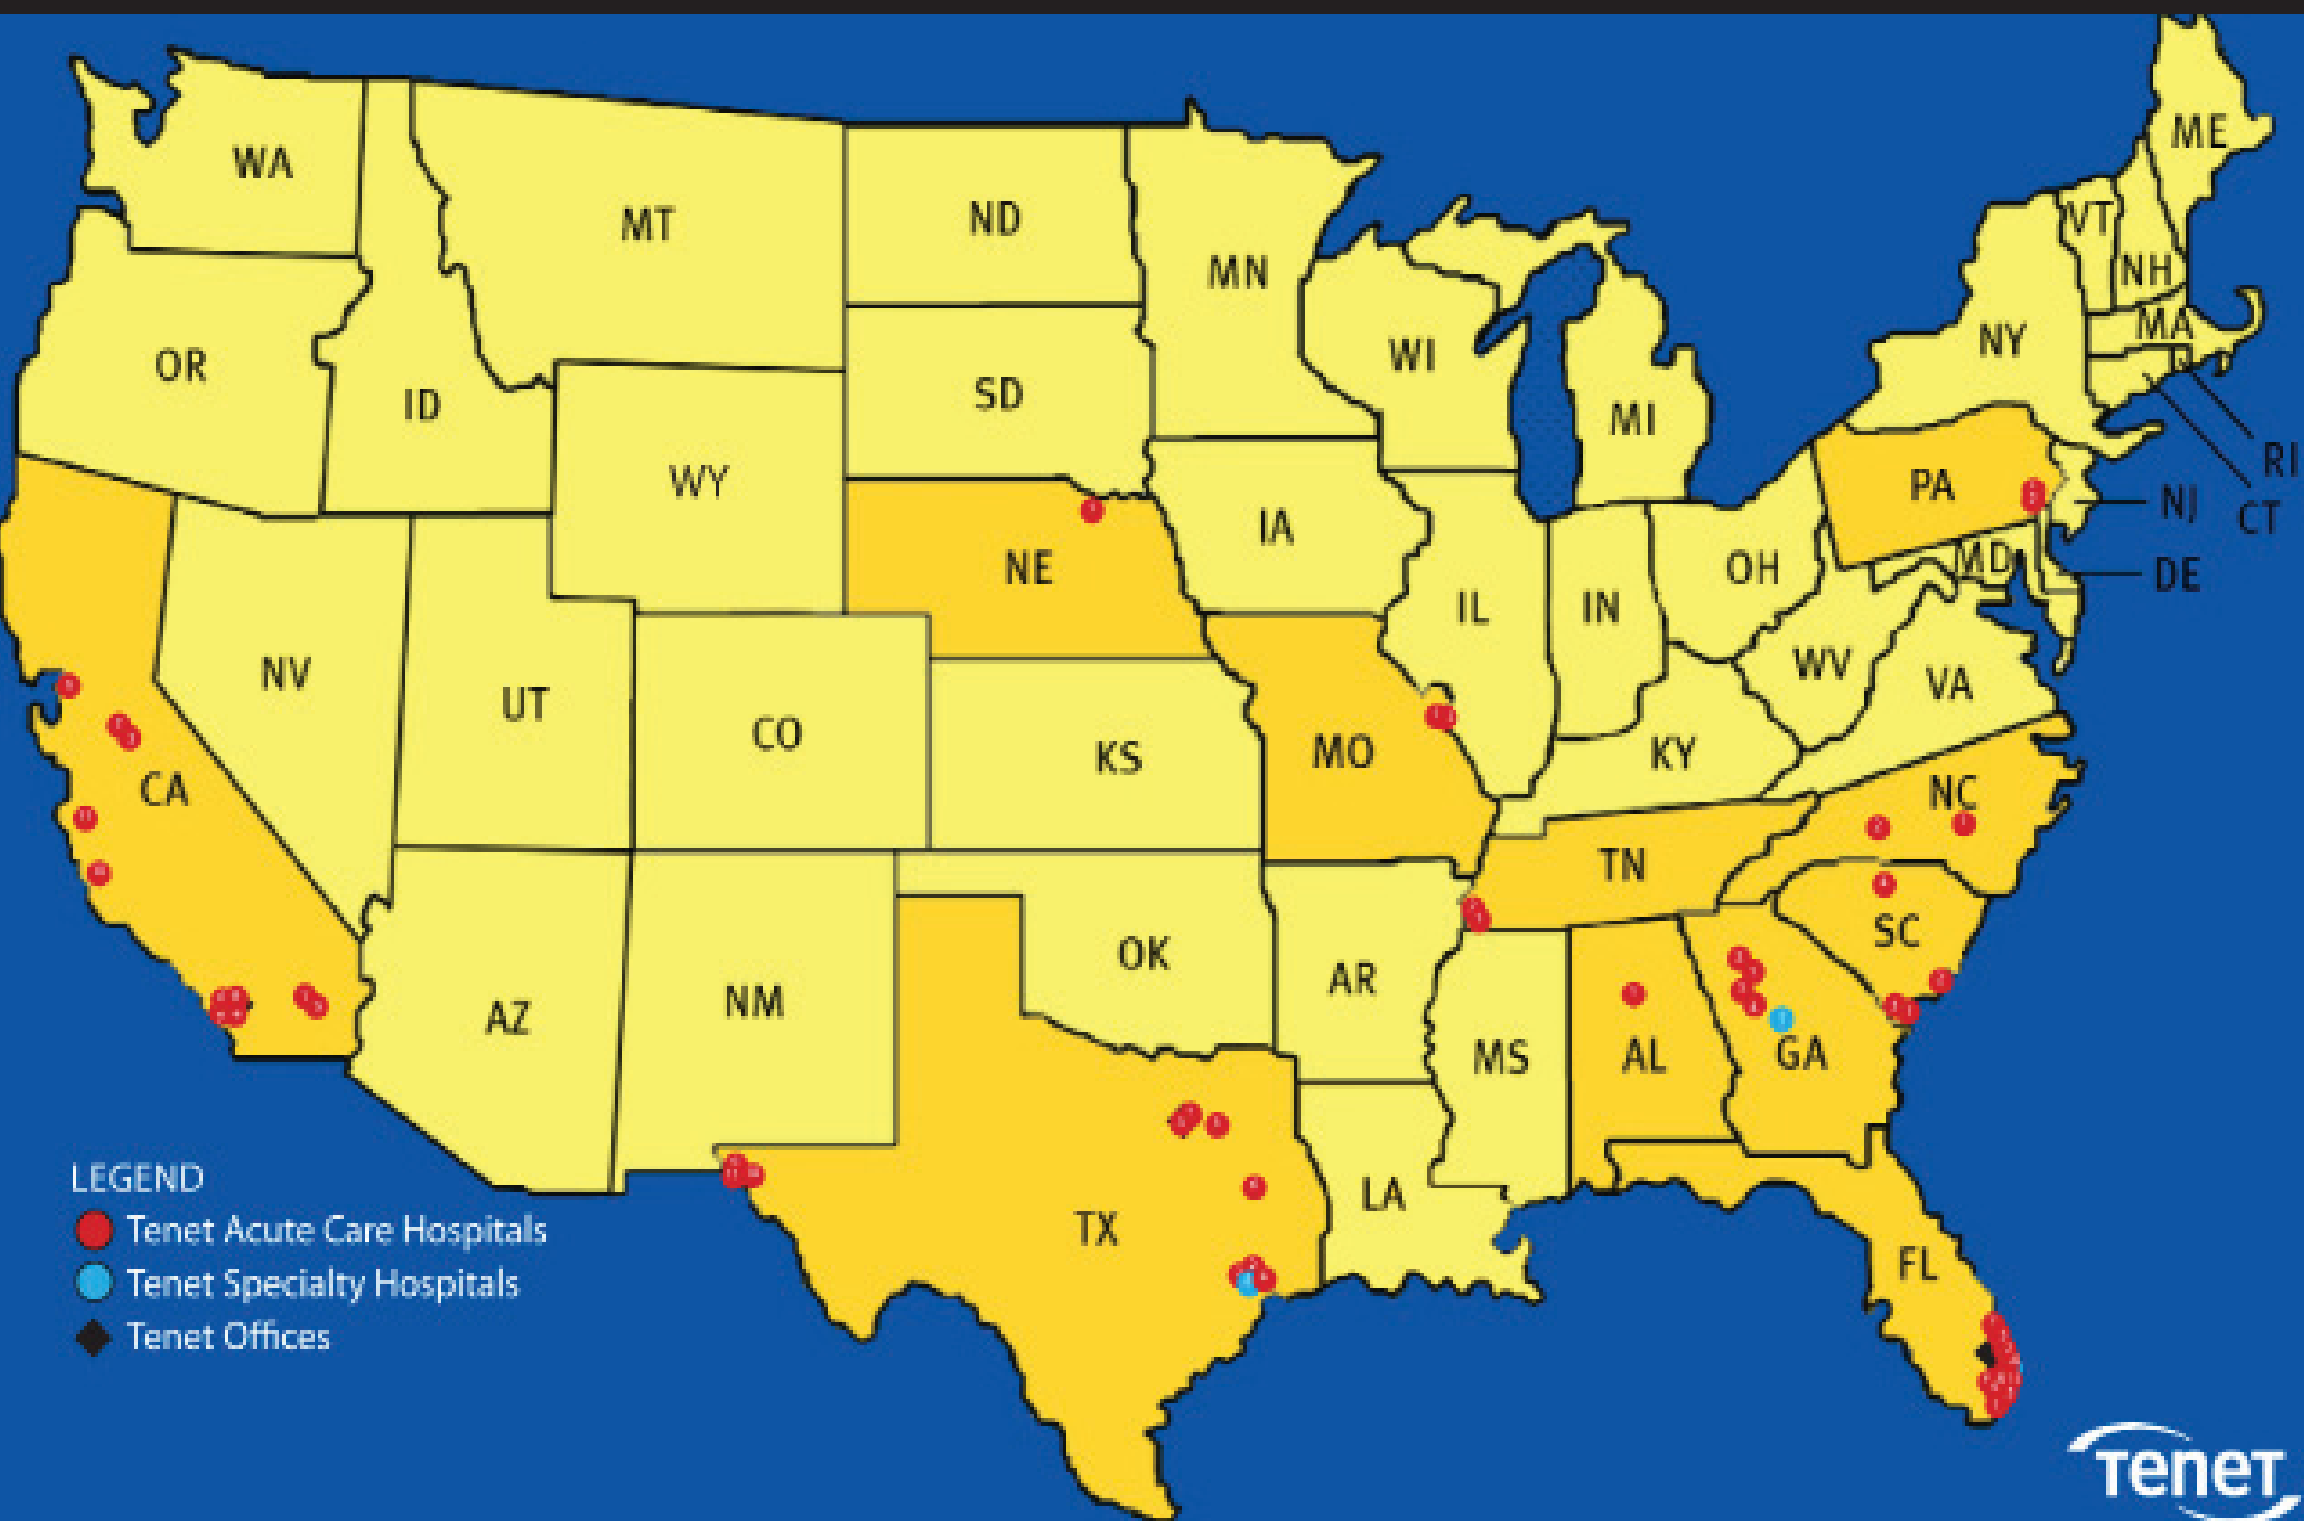

Tenet's Hospitals

- LEGEND**
- Tenet Acute Care Hospitals
 - Tenet Specialty Hospitals
 - ◆ Tenet Offices

Alabama

- 1 Brookwood Medical Center
Birmingham

California

- ◆ Tenet California Office
Santa Ana
- 1 Desert Regional Medical Center
Palm Springs
- 2 Doctors Hospital of Manteca
Manteca
- 3 Doctors Medical Center
Modesto
- 4 Fountain Valley Regional Hospital
Fountain Valley
- 5 JFK Memorial Hospital
Indio
- 6 Lakewood Regional Medical Center
Lakewood
- 7 Los Alamitos Medical Center
Los Alamitos
- 8 Placentia-Linda Hospital
Placentia
- 9 San Ramon Regional Medical Center
San Ramon
- 10 Sierra Vista Regional Medical Center
San Luis Obispo
- 11 Twin Cities Community Hospital
Templeton

Florida

- ◆ Tenet Florida Office
Coral Springs
- 1 Coral Gables Hospital
Coral Gables
- 2 Delray Medical Center
Delray Beach
- 3 Good Samaritan Medical Center
West Palm Beach
- 4 Hialeah Hospital
Hialeah
- 5 North Shore Medical Center
Miami
- 6 North Shore Medical Center FMC Campus
Ft. Lauderdale
- 7 Palm Beach Gardens Medical Center
Palm Beach Gardens
- 8 Palmetto General Hospital
Hialeah
- 9 Pinecrest Rehabilitation Hospital
Delray Beach
- 10 St. Mary's Medical Center
West Palm Beach
- 11 West Boca Medical Center
Boca Raton

Georgia

- 1 Atlanta Medical Center
Atlanta
- 2 North Fulton Hospital
Roswell
- 3 South Fulton Medical Center
East Point
- 4 Spalding Regional Medical Center
Griffin
- 5 Sylvan Grove Hospital
Jackson

Missouri

Pennsylvania

- 1 Hahnemann University Hospital
Philadelphia
- 2 St. Christopher's Hospital for Children
Philadelphia

South Carolina

- 1 Coastal Carolina Hospital
Hardeeville
- 2 East Cooper Medical Center
Mount Pleasant
- 3 Hilton Head Hospital
Hilton Head
- 4 Piedmont Medical Center
Rock Hill